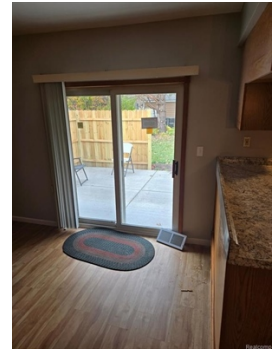

Welcome Home!!

\$ 299,000

14511 Park Street, Livonia, MI 48154-5154

- » Beds: 3 | Baths: 1 Full, 1 Half
- » MLS #: 20240083246
- » Single Family | 1,236 ft²
- » More Info: [14511ParkStreetStreet.IsForSale.com](https://www.realtor.com/realestateandhomes-detail/14511-Park-Street-Livonia-MI-48154-5154)

Vision Realty Centers
(877) 787-6093
vrccct33137@gmail.com

Vision Realty Centers
74
East Shore Drive
Whitmore Lake, MI 48189
(877) 787-6093

Amazing 3-bedroom brick ranch home with fresh paint and new flooring in the family room. Features an open-concept layout connecting the kitchen, which has updated countertops and new appliances, to the family room. Both bathrooms have new vanities. The home includes a two-car garage, a family room with a large fireplace and custom bookshelves, and a patio with a privacy wall. The unfinished basement has painted floors and walls, ideal for game nights. Upgrades include new electrical service with surge protection and a recently installed furnace and central air conditioning.