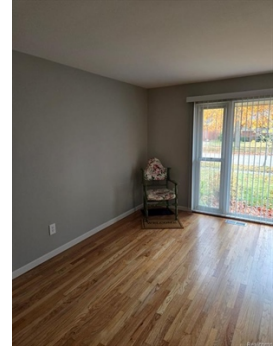

Welcome Home!!

\$ 299,000

14511 Park Street, Livonia, MI 48154-5154

- » Beds: 3 | Baths: 1 Full, 1 Half
- » MLS #: 20240083246
- » Single Family | 1,236 ft²
- » More Info: [14511ParkStreetStreet.IsForSale.com](https://www.realtor.com/realestateandhomes-detail/14511-Park-Street-Livonia-MI-48154-5154)

Vision Realty Centers
(877) 787-6093
vrccct33137@gmail.com

Vision Realty Centers
74
East Shore Drive
Whitmore Lake, MI 48189
(877) 787-6093

Amazing 3-bedroom brick ranch home with fresh paint and new flooring in the family room. Features an open-concept layout connecting the kitchen, which has updated countertops and new appliances, to the family room. Both bathrooms have new vanities. The home includes a two-car garage, a family room with a large fireplace and custom bookshelves, and a patio with a privacy wall. The unfinished basement has painted floors and walls, ideal for game nights. Upgrades include new electrical service with surge protection and a recently installed furnace and central air conditioning.