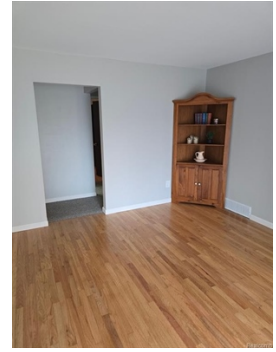

Welcome Home!!

\$ 299,000

14511 Park Street, Livonia, MI 48154-5154

- » Beds: 3 | Baths: 1 Full, 1 Half
- » MLS #: 20240083246
- » Single Family | 1,236 ft²
- » More Info: [14511ParkStreetStreet.IsForSale.com](https://www.realtor.com/realestateandhomes-detail/14511-Park-Street-Livonia-MI-48154-5154)

Vision Realty Centers
(877) 787-6093
vrccct33137@gmail.com

Vision Realty Centers
74
East Shore Drive
Whitmore Lake, MI 48189
(877) 787-6093

Amazing 3-bedroom brick ranch home with fresh paint and new flooring in the family room. Features an open-concept layout connecting the kitchen, which has updated countertops and new appliances, to the family room. Both bathrooms have new vanities. The home includes a two-car garage, a family room with a large fireplace and custom bookshelves, and a patio with a privacy wall. The unfinished basement has painted floors and walls, ideal for game nights. Upgrades include new electrical service with surge protection and a recently installed furnace and central air conditioning.